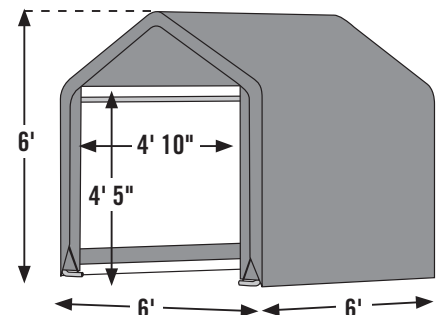

Shed & Storage Series Shed-in-a-Box® 6' x 6' - Gray

New Compact Deck Shed Series. Small Footprint. Big Value.

- Shed-in-a-Box® 6' x 6' x 6' is designed for easy set up, portability and value. Built with a high grade steel, every frame tube and connector goes through a proprietary 13 step Rhino Shield surface preparation process.
- 1-3/8", all steel frame, bonded with Dupont™ thermoset baked on powder-coated finish prevents chipping, peeling, rust and corrosion, plus deliver a more lightweight and portable unit.
- Triple-layer, chemically heat bonded enhanced weave, rip-stop, waterproof, polyethylene cover. UV-treated inside and out with added fade blockers, anti-aging, anti-fungal agents resulting in a fabric cover that withstands the elements.
- High profile white interior enhances interior illumination.
- Ratchet Tite™ Tensioning System provides simple installation while keeping cover tight to frame. Swedged tubing for quick and easy slip-together assembly.

Great For: Motorcycles, ATVs, Lawn/Garden, Tractors, Snowmobiles, Bulk Storage

ShelterLogic®
We've Got You Covered.™
North America's #1 Shelter Manufacturer.

Model #70401

Package Includes:

- (1) 6' x 6' x 6' 1-3/8" All steel frame
- (1) Gray fitted cover
- (1) Double zippered front door
- (1) Solid rear door panel
- (4) Ratchet tie-downs
- (4) 15" Auger anchors
- Steel foot plates
- Easy step-by-step instructions

Packaging Specifications:

- 1 retail box
- Pallet Qty: 27
- Container qty: 676
- Total box weight: 50.27 lbs.
- Box dimensions: 40.75 x 16.93 x 5.51 in.