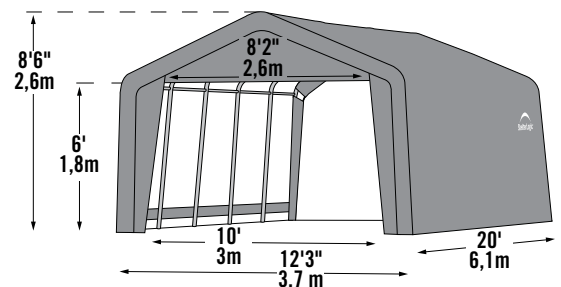

Peak Style Garage-in-a-Box®

12 x 20 x 8 ft. / 3,7 x 6,1 x 2,4 m

All New Garage-in-a-Box® More Features. More Value.

New and Improved, Garage-in-a-Box® delivers improved strength, stability and custom features. Great for Autos, Motorcycles, ATVs, Trailers, Lawn/Garden, Tractors, Snowmobiles, Bulk Storage, and More.

Easy Slide Cross Rail™ system locks down and squares up frame.

Bolt together hardware at every roof joint connection.

Ratchet Tite™ tensioning for solid cover anchoring.

We've Got You Covered.™
North America's #1 Shelter Manufacturer.

Model #62790

Package Includes:

- (1) 12 x 20 x 8 ft. / 3,7 x 6,1 x 2,4 m garage with 1-3/8 in. / 3,5 cm all Steel Frame
- (1) Gray Fitted Cover
- (1) Double Zippered Front Door
- (1) Solid Rear Door Panel
- (12) ShelterLock® Stabilizers
- (4) 15 in. / 38,1 cm Auger Anchors
- (8) Steel Foot Plates
- (8) Ratchet Tite™ Ratchets
- Easy Step-by-Step Instructions