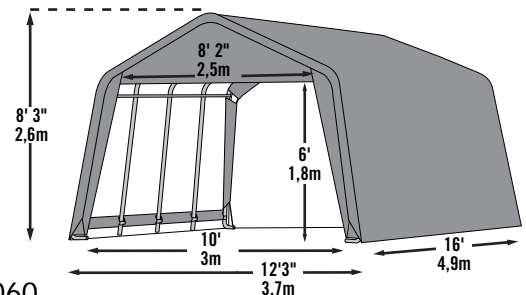

Garage-in-a-Box® Compact

12 x 16 x 8 ft. / 3,6 x 4,9 x 2,4 m

The Garage-in-a-Box® design, now available in 16-ft. length.
All the same features as the GIB, only smaller!

SHELTERLOCK. SHELTER STRONG.
Patent-Pending ShelterLock Stabilizers add strength and stability.

We've Got You Covered.™
North America's #1 Shelter Manufacturer.

Model #62697

Package Includes:

- (1) 12 x 16 x 8 ft.
3,7 x 4,9 x 2,4 m
All Steel Frame
- (1) Fitted cover
- (1) Solid rear door panel
- (1) Double zippered front door
- (4) 15 in. / 38,1 cm auger anchors
- Steel foot plates
- Easy Step-by-Step Instructions