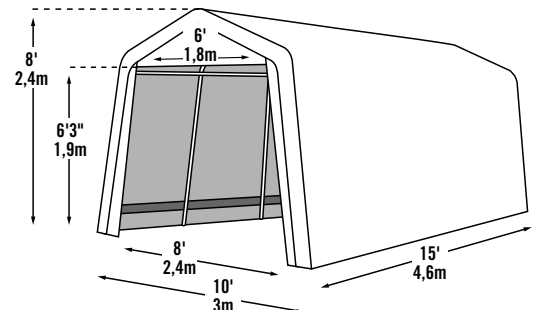

Instant Garage Series AutoShelter® 1015 Instant Garage

The New & Improved AutoShelter™ 10 x 15 ft. / 3,0 x 4,6 m

SHELTERLOCK. SHELTER STRONG.

Patent-Pending ShelterLock Stabilizers add strength and stability.

EASY SLIDE CROSS RAIL

Best in class feature for continuous cover tightening. Bolt together brackets allow easy access to pressure points for optimal performance.

DuPONT® POWDER COAT

Our proprietary powder coat is baked on not sprayed, virtually eliminating peeling, rusting, chipping, and corrosion.

RATCHET-TITE COVER TENSIONING

Ensures a drum tight cover and door panel connection to shelter frame. Quality ratchet and web strap components keep cover tight and neat looking.

ADVANCED ENGINEERED FABRIC

Our covers are triple layer woven polyethylene that is ripstop tough. UV treated inside, outside and in between with added fade blockers, anti-aging, anti-fungal, and anti-yellowing agents.

Great For:
Smaller compact cars
and trucks

We've Got You Covered.™
North America's #1 Shelter Manufacturer.

Model #62681

Package Includes:

- (1) 10 x 15 x 8 ft.
  3 x 4,6 x 2,4 m garage with
  1-3/8 in. / 3,5cm Gray
  All Steel Frame
- (1) Tan fitted cover
- (1) Double zippered front door
- (1) Solid rear door panel
- (8) ShelterLock™ stabilizer
  blocks
- (4) 15in./ 38,1 cm auger anchors
- (4) Steel foot plates
- (8) Ratchet Tite™ Ratchets
- Easy step-by-step instructions

Packaging Specifications:

- 1 retail box
- Container qty: 403
- Total box weight:
  109.2 lbs. / 49.5 kg
- Box dimensions:
  44.5 x 21.1 x 9.1 in.
  113 x 53,5 x 23 cm