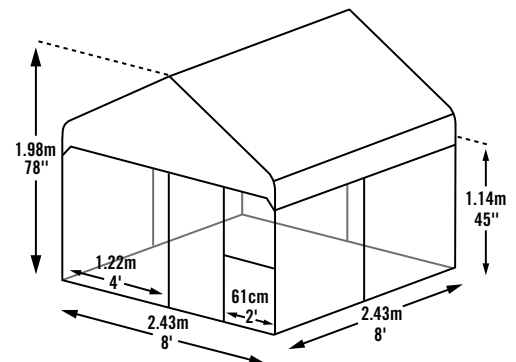

Great For:

Dog, animal and livestock shelter. Quickly Installs in backyards, larger decks, patio, garage or cement slabs.

- Two retail packages.