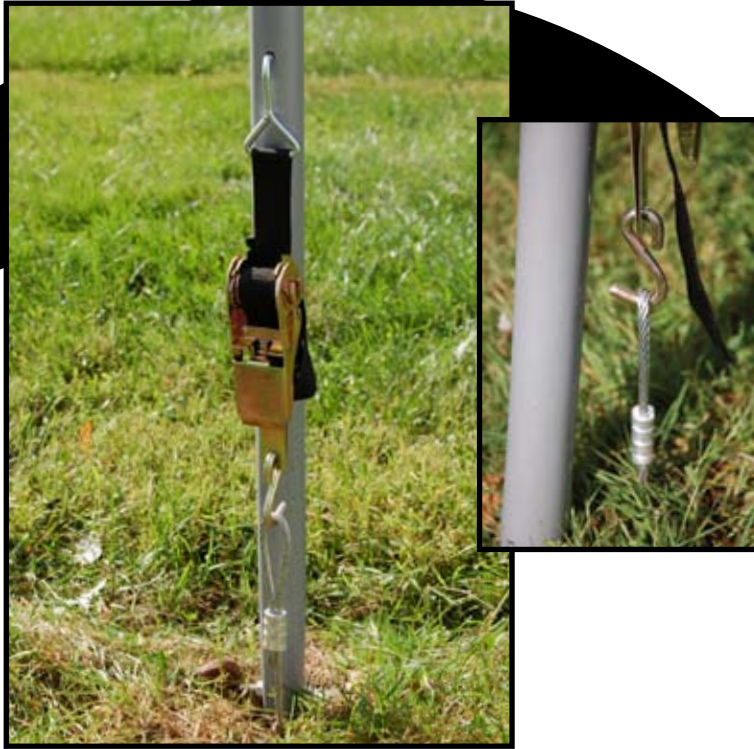

Shelter Accessories

Ratchet TITE™ Anchor Kit

Ratchet TITE - Rock solid anchoring system for canopies, shelters and garages. Immediate and constant frame-to-anchor tightening.

4 Easy Hook cast steel anchors and drive rod included. They take a bite and hold on tight. Effective in any soil condition.

Heavy duty steel ratchet hook with webbing ensures a solid frame-to-anchor connection.

Rugged plated metal ratchets with sturdy webbing and beefy S-Hook connectors make the tightening process quick and easy.

The quick-attach Drill Guide Template clips right to the frame for easy location of the ratchet connection point.

We've Got You Covered.™
North America's #1 Shelter Manufacturer.

Model #10471

Package Includes:

- (4) Easy Hook Anchors
- (4) Ratchets
- (4) Tensioning Straps
- (1) 36 in. Driving Rod
- (1) Instructions
- (2) Drill Guide Clips: 1 1/4 in. & 1 5/8 in. / 3,2 & 4,1 cm

Specifications:

- Ratchet Webbing 1 in. / 2,5 cm
- Hook Anchor 1 5/8 in. / 4,1 cm