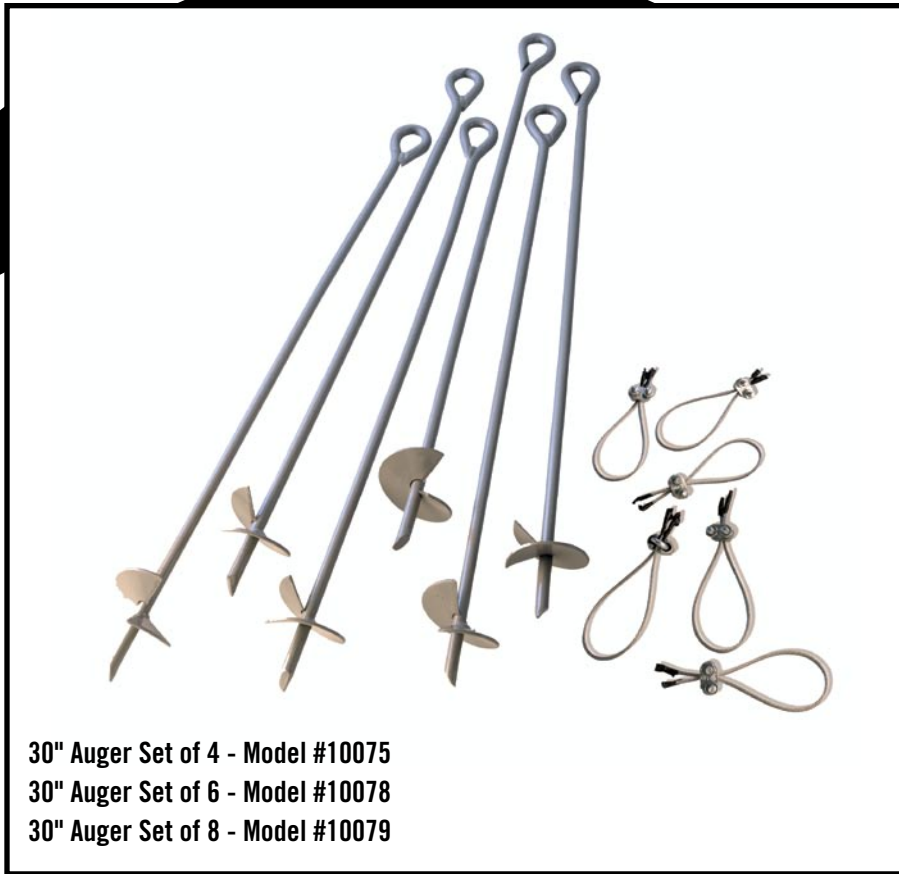

Shelter Accessories Series 30" Auger Anchors

30" Auger Set of 4 - Model #10075
 30" Auger Set of 6 - Model #10078
 30" Auger Set of 8 - Model #10079

Securely Anchor A Shelter To Grass Or Unpacked Soil

- Heavy duty powder coated steel construction.
- Innovative corkscrew design digs in fast and holds tight.
- Portable and reusable. Comes in 4, 6 or 8 packs.
- Kit includes anchors and hardware.

Great For: Garages, sheds and larger canopies.

- One full-color graphic retail package.

We've Got You Covered.™
 North America's #1 Shelter Manufacturer.

**Model #10075
 #10078 / #10079**

Packaging Specifications:

Model #10075

- Pallet qty: 60
- Container qty: 3,915
- Total weight: 8 lbs.
- Box dimensions:
 28.1 x 5 x 4.8 in.

Model #10078

- Pallet qty: 60
- Container qty: 2,874
- Total weight: 11 lbs.
- Box dimensions:
 30.5 x 6.7 x 4.5 in.

Model #10079

- Pallet qty: 60
- Container qty: 2,358
- Total weight: 14 lbs.
- Box dimensions:
 27.6 x 8.7 x 4.5 in.