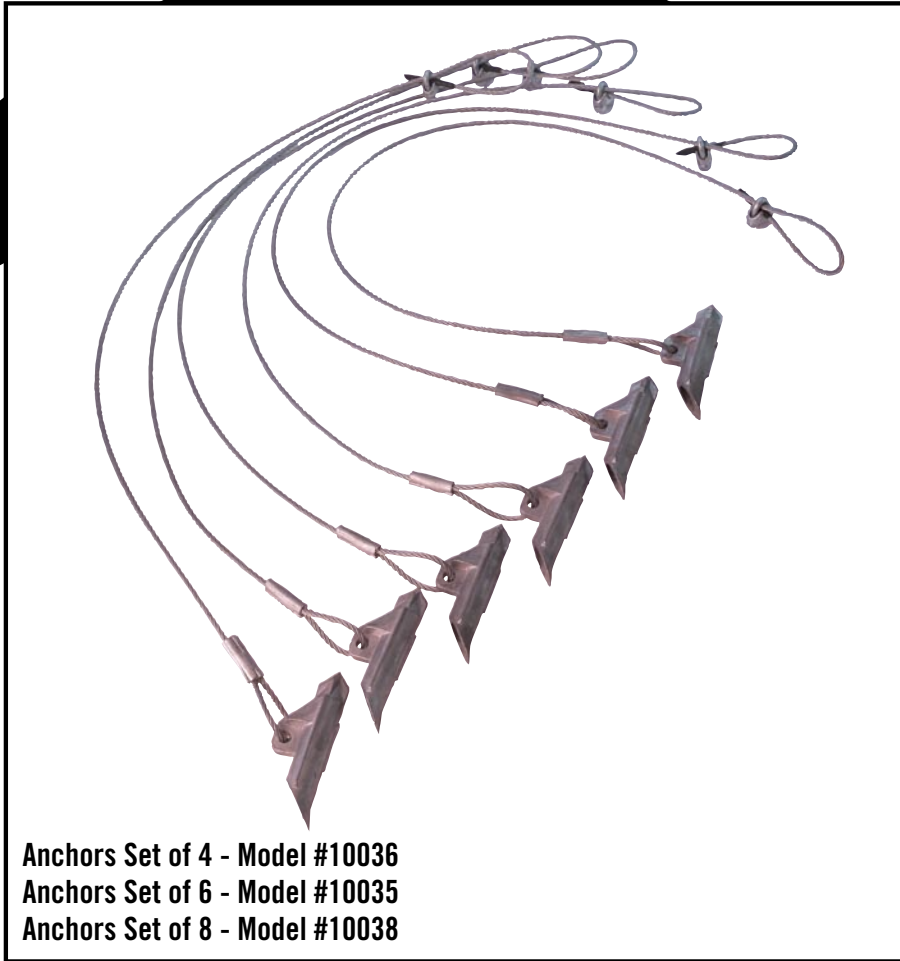

Shelter Accessories Series Easy Hook® Anchors

Securely Anchor A Shelter To Grass Or Unpacked Soil

- Drive the Easy Hook® into place for maximum stability.
- Used to securely anchor a shelter to all surfaces, including grass, rocky soil, gravel or asphalt.
- Kit includes anchors, drive rod and hardware.

Great For: Larger single pipe shelters, garages and buildings and any soil condition.

- One full-color graphic retail package.

We've Got You Covered.™
North America's #1 Shelter Manufacturer.

**Model #10035
#10036 / #10038**

Model #10038

- Pallet qty: 60
- Container qty: 2,268
- Total weight: 7 lbs.
- Box dimensions: 36.5 x 2.6 x 2 in.