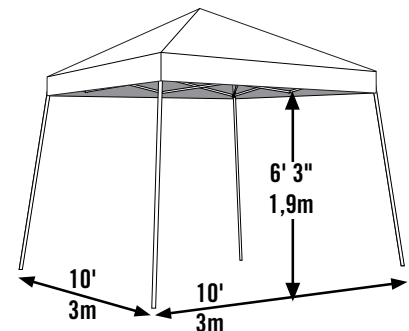

Great For: decks, patios, pool or beach, backyard events, tailgating, sporting events or craft fairs.

We've Got You Covered.™
North America's #1 Shelter Manufacturer.

Model #22776

Package Includes:

- (1) 10 x 10 ft / 3 x 3 m white collapsible steel frame
- (1) One-piece checkered flag polyester cover with full valance
- (4) Temporary anchors
- Wheeled storage bag
- Easy step-by-step instructions

Packaging Specifications:

- Container qty: 832
- Total weight: 50.5 lbs. / 22,9 kg
- Box dimensions:
  54.3 x 10 x 8.9 in.
  137,9 x 25,3 x 22,5 cm