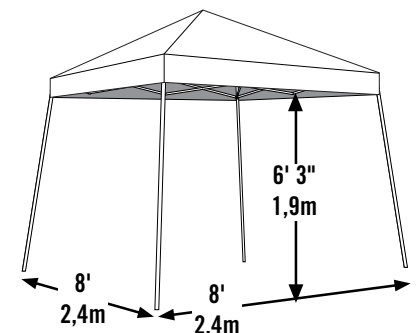

Sport Series Pop-Up Canopy Sport Slant Leg 8 x 8 ft. / 2,4 x 2,4 m

Good to Go. Instant Shade. Anytime. Anywhere.

- Be ready to play it cool in the shade with our most compact pop-up.
- Sturdy, high grade, beam welded tubular steel frame design with high performance synthetic joint components is bonded with Dupont™ thermoset baked on powder coat. Prevents chipping, peeling, rust and corrosion.
- Polyester fabric cover, treated inside and out with patented fade blockers, anti-aging and anti-fungal agents, resulting in a cover that withstands the elements.
- Polyurethane lining is double stitched and sealed for optimal water resistance and drip-free seams.
- Wide based foot pads on every leg ensure a solid base and easy access to secure anchors. Open top design provides unobstructed interior head room. Four point height adjustable legs.
- Rugged carry bag for convenient transport and storage.

Great For: decks, patios, pool or beach, backyard events, tailgating, sporting events or craft fairs.

We've Got You Covered.™
North America's #1 Shelter Manufacturer.

Model #22578

Package Includes:

- (1) 8 x 8 ft. / 2,4 x 2,4 m white collapsible steel frame
- (1) One-piece red polyester cover with full valance
- (4) Temporary spike anchors
- Durable carry bag
- Easy step-by-step instructions

Packaging Specifications:

- Container qty: 1,250
- Total weight: 35.3 lbs. / 16 kg
- Box dimensions:
48 x 8.9 x 7.5 in.
122 x 22,5 x 19 cm