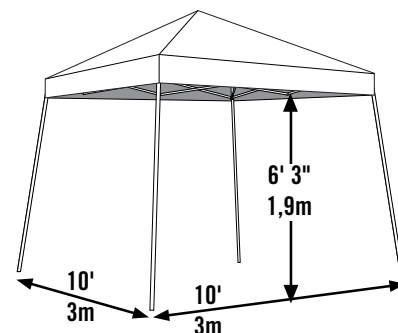

Sport Series Pop-Up Canopy Sport Slant Leg 10 x 10 ft. / 3 x 3 m

Our Best Selling 10 x 10 ft. / 3 x 3 m Sport Pop-Up. Now in Black.

- Add a little class to any event with our popular 10 x 10 ft. / 3 x 3 m Sport Pop-Up in the Classic Midnight Black cover.
- Built with sturdy, high grade, beam welded tubular steel frame design with high performance synthetic joint components is bonded with Dupont™ thermoset baked on powder coat. Prevents chipping, peeling, rust and corrosion.
- Polyester fabric cover, treated inside and out with patented fade blockers, anti-aging and anti-fungal agents.
- Polyurethane lining is double stitched and sealed for optimal water resistance and drip-free seams.
- Wide based foot pads on every leg ensure a solid base and easy access to secure anchors. Open top design provides unobstructed interior head room. Four point height adjustable legs.
- Wheeled bag for convenient transport and storage of unit.

Great For: decks, patios, pool or beach, backyard events, tailgating, sporting events or craft fairs.

We've Got You Covered.™
North America's #1 Shelter Manufacturer.

Model #22575

Package Includes:

- (1) 10 x 10 ft. / 3 x 3 m white collapsible steel frame
- (1) One-piece black polyester cover with full valance
- (4) Temporary anchors
- Wheeled storage bag
- Easy step-by-step instructions

Packaging Specifications:

- Container qty: 870
- Total weight: 50.5 lbs. / 22,9 kg
- Box dimensions:
54.3 x 10 x 8.9 in.
137,9 x 25,3 x 22,5 cm