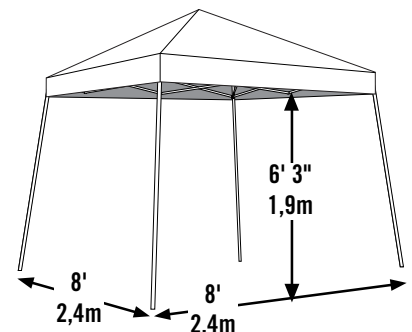

Sport Series Pop-Up Canopy Sport Slant Leg 8 x 8 ft. / 2,4 x 2,4 m

Good to Go. Instant Shade. Anytime. Anywhere.

- Be ready to play it cool in the shade with our most compact pop-up.
- Sturdy, high grade, beam welded tubular steel frame design with high performance synthetic joint components is bonded with Dupont™ thermoset baked on powder coat. Prevents chipping, peeling, rust and corrosion.
- Polyester fabric cover, treated inside and out with patented fade blockers, anti-aging and anti-fungal agents, resulting in a cover that withstands the elements.
- Polyurethane lining is double stitched and sealed for optimal water resistance and drip-free seams.

- Wide based foot pads on every leg ensure a solid base and easy access to secure anchors. Open top design provides unobstructed interior head room. Four point height adjustable legs.
- Rugged carry bag for convenient transport and storage.

Great For: decks, patios, pool or beach, backyard events, tailgating, sporting events or craft fairs.

We've Got You Covered.™
North America's #1 Shelter Manufacturer.

Model #22571

Package Includes:

- (1) 8 x 8 ft. / 2,4 x 2,4 m white collapsible steel frame
- (1) One-piece white polyester cover with full valance
- (4) Temporary spike anchors
- Durable carry bag
- Easy step-by-step instructions

Packaging Specifications:

- Container qty: 1,250
- Total weight: 35.3 lbs. / 16 kg
- Box dimensions:
48 x 8.9 x 7.5 in.
122 x 22,5 x 19 cm