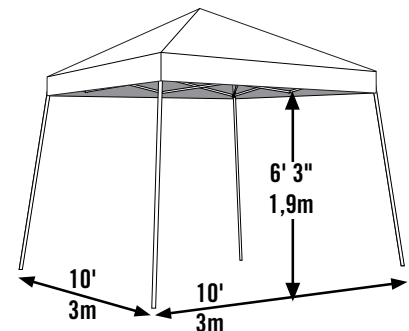

Great For: decks, patios, pool or beach, backyard events, tailgating, sporting events or craft fairs.

We've Got You Covered.™
North America's #1 Shelter Manufacturer.

Model #22559

Package Includes:

- (1) 10 x 10 ft / 3 x 3 m white collapsible steel frame
- (1) One-piece desert bronze polyester cover with full valance
- (4) Temporary anchors
- Wheeled storage bag
- Easy step-by-step instructions

Packaging Specifications:

- Container qty: 832
- Total weight: 50.5 lbs. / 22,9 kg
- Box dimensions:
  54.3 x 10 x 8.9 in.
  137,9 x 25,3 x 22,5 cm