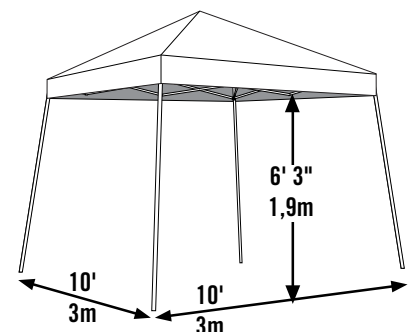

Sport Series Pop-Up Canopy Sport Slant Leg 10 x 10 ft. / 3 x 3 m

Our Best Selling Instant Pop-Up.

- Our popular 10 x 10 ft. / 3 x 3 m Sport Pop-Up is ready to go anytime, anywhere.
- Built with sturdy, high grade, beam welded tubular steel frame design with high performance synthetic joint components is bonded with Dupont™ thermoset baked on powder coat. Prevents chipping, peeling, rust and corrosion.
- Polyester fabric cover, treated inside and out with patented fade blockers, anti-aging and anti-fungal agents, resulting in a fabric cover that withstands the elements.
 - Polyurethane lining is double stitched and sealed for optimal water resistance and drip-free seams.
 - Wide based foot pads on every leg ensure a solid base and easy access to secure anchors. Open top design provides unobstructed interior head room. Four point height adjustable legs.
 - Wheeled bag for convenient transport and storage of unit.

Great For: decks, patios, pool or beach, backyard events, tailgating, sporting events or craft fairs.

We've Got You Covered.™
North America's #1 Shelter Manufacturer.

Model #22557

Package Includes:

- (1) 10 x 10 ft / 3 x 3 m white collapsible steel frame
- (1) One-piece green polyester cover with full valance
- (4) Temporary anchors
- Wheeled storage bag
- Easy step-by-step instructions

Packaging Specifications:

- Container qty: 832
- Total weight: 50.5 lbs. / 22,9 kg
- Box dimensions:
54.3 x 10 x 8.9 in.
137,9 x 25,3 x 22,5 cm