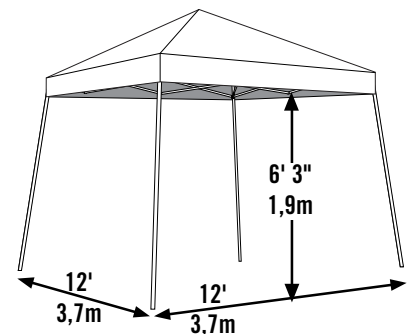

Sport Series Pop-Up Canopy Sport Slant Leg 12 x 12 ft. / 3,7 x 3,7 m

Our Largest Slant Leg Pop-Up: 12 x 12 ft. / 3,7 x 3,7 m Sport.

- More coverage, more convenience. Expand your coverage with our largest Sport Pop-Up model. Perfect for pool or patio. Instant shade, anytime, anywhere.
- Built with sturdy, high grade, beam welded tubular steel frame design with high performance synthetic joint components and bonded with Dupont™ thermoset baked on powder coat finish that prevents chipping, peeling, rust and corrosion.
- Polyester fabric cover, UV-treated inside and out with patented fade blockers, anti-aging and anti-fungal agents, resulting in a cover that withstands the elements.

- Polyurethane lining is double stitched and sealed for optimal water resistance and drip-free seams.
- Wide open top frame design provides unobstructed interior head room. Four point height adjustable legs.
- Wheeled storage bag for convenient transport and storage.
- More coverage. More convenience. Expand your coverage with our largest sport slant-leg pop-up.

Great For: decks, patios, pool or beach, backyard events, tailgating, sporting events or craft fairs.

We've Got You Covered.™
North America's #1 Shelter Manufacturer.

Model #22549

Package Includes:

- (1) 12 x 12 ft. / 3,7 x 3,7 m white collapsible steel frame
- (1) One-piece checkered polyester cover with full valance
- (4) Temporary anchors
- Wheeled storage bag
- Easy step-by-step instructions

Packaging Specifications:

- Container qty: 726
- Total weight: 56.8 lbs. / 25,8 kg
- Box dimensions:
60.2 x 10 x 8.7 in.
152,9 x 25,5 x 22 cm