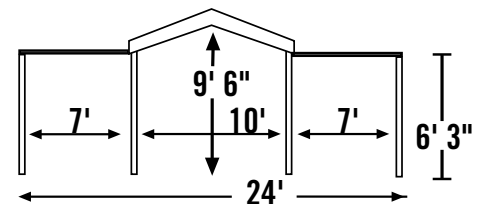

Great For: Backyards, vehicle storage, outings, special events, seasonal shade and protection.

- One full-color graphic retail package.