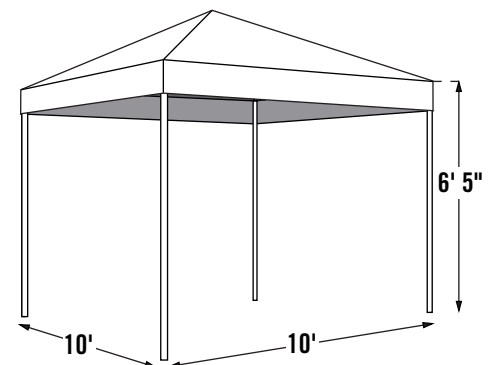

Decorative Canopy Series 10' x 10' Celebration Canopy

Quality Construction and Good Looks In One Package.

- Our top line of Decorative Premium Garden Canopies are perfect for seasonal shelter solutions that demand high style and performance in one.
- 2" all steel frame, bonded with Dupont™ thermoset baked on powder-coated finish prevents chipping, peeling, rust and corrosion.
- One piece fitted, full valance, high quality, polyester fabric cover with double stitched and seam sealed for virtually drip free seams. UV treated inside and out, plus added fade blockers anti-aging, anti-fungal agents that results in a cover that withstands the elements.
- Cover quickly attaches with high quality hook and loop and buckle down straps at the corners.
- Wide foot plates on every leg ensure easy access to secure anchor points.
- CPAI 84 Section 6 Compliant for FR Rating.

Great For:

Backyards, decks, patios, pool or cabana, special events, seasonal shade and protection.

We've Got You Covered.™
North America's #1 Shelter Manufacturer.

Model #25793

Package Includes:

- (1) 10' x 10' 2" Powder-coated, steel frame
- (1) One-piece, fitted, full valance, blue polyester fabric cover
- (4) Temporary spike anchors
- (4) Foot plates
- Easy step-by-step instructions

Packaging Specifications:

- 1 box
- Pallet qty: 12
- Container qty: 460
- Total weight: 90 lbs.
- Box dimensions: 45.8 x 18.1 x 7.7 in.