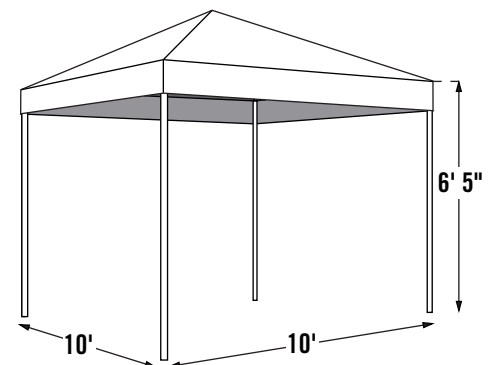

Decorative Canopy Series 10' x 10' Celebration Canopy

Quality Construction and Good Looks In One Package.

- Our top line of Decorative Premium Garden Canopies are perfect for seasonal shelter solutions that demand high style and performance in one.
- 2" all steel frame, bonded with Dupont™ thermoset baked on powder-coated finish prevents chipping, peeling, rust and corrosion.
- One piece fitted, full valance, high quality, polyester fabric cover with double stitched and seam sealed for virtually drip free seams. UV treated inside and out, plus added fade blockers anti-aging, anti-fungal agents that results in a cover that withstands the elements.
- Cover quickly attaches with high quality hook and loop and buckle down straps at the corners.
- Wide foot plates on every leg ensure easy access to secure anchor points.
- CPAI 84 Section 6 Compliant for FR Rating.

Great For:

Backyards, decks, patios, pool or cabana, special events, seasonal shade and protection.

We've Got You Covered.™
North America's #1 Shelter Manufacturer.

Model #25793

Package Includes:

- (1) 10' x 10' 2" Powder-coated, steel frame
- (1) One-piece, fitted, full valance, blue polyester fabric cover
- (4) Temporary spike anchors
- (4) Foot plates
- Easy step-by-step instructions

Packaging Specifications:

- 1 box
- Pallet qty: 12
- Container qty: 460
- Total weight: 90 lbs.
- Box dimensions:
45.8 x 18.1 x 7.7 in.